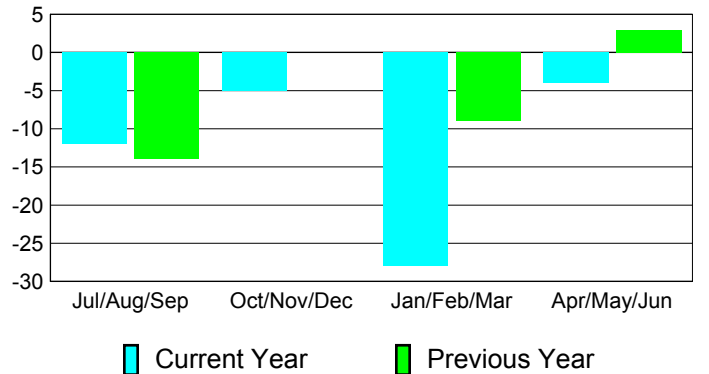

Club Results 2010-2011

Goal, New, Dropped, Gain/Loss

Comparison of Club Gain/Loss

Current Year Compared to the Previous Year

YTD Status Quo Clubs 2010-2011

Status Quo Clubs Compared to Status Quo Members

MEMBERSHIP

Membership Results 2010-2011

Membership 2009-2010

Month	Net Memb Goal	Actual New Memb	Actual Dropped Memb	Gain/Loss of Memb	Gain/Loss of Memb
Jul/Aug/Sep	-5	19	-31	-12	-14
Oct/Nov/Dec	15	7	-12	-5	0
Jan/Feb/Mar	10	19	-47	-28	-9
Apr/May/June	20	28	-32	-4	3
Totals	40	73	-122	-49	-20

Membership Results 2010-2011

Goal, New, Dropped, Gain/Loss

Comparison of Membership Gain/Loss

Current Year Compared to the Previous Year

Gender Comparison 2010-2011

Jul/Aug/Sep

Oct/Nov/Dec

Jan/Feb/Mar