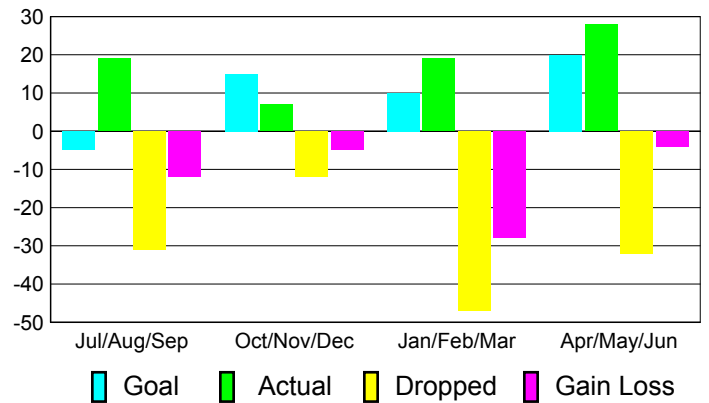

Membership Results 2010-2011

Goal, New, Dropped, Gain/Loss

Comparison of Membership Gain/Loss

Current Year Compared to the Previous Year