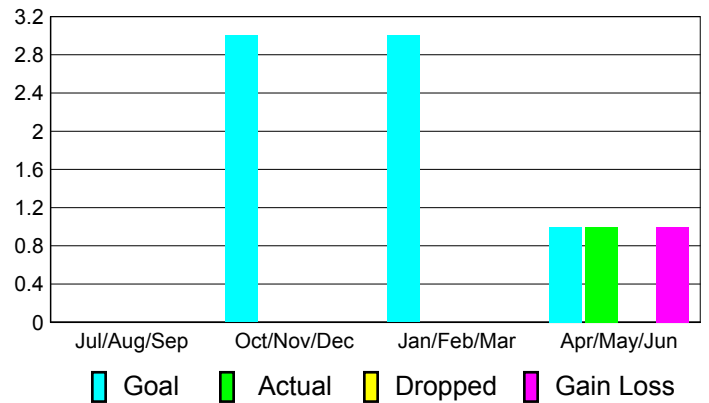

Membership Results 2010-2011

Goal, New, Dropped, Gain/Loss

Comparison of Membership Gain/Loss

Current Year Compared to the Previous Year