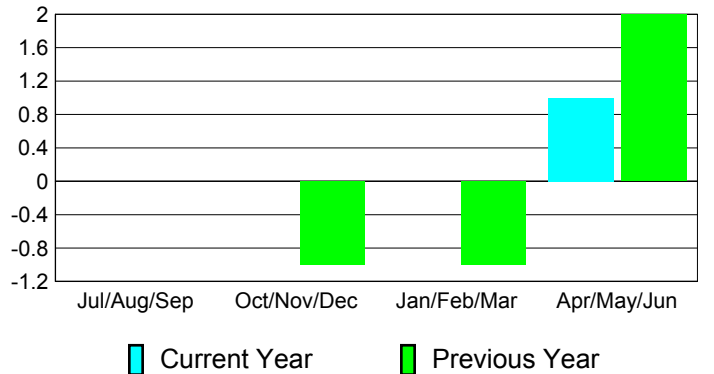

Club Results 2010-2011

Goal, New, Dropped, Gain/Loss

Comparison of Club Gain/Loss

Current Year Compared to the Previous Year

YTD Status Quo Clubs 2010-2011

Status Quo Clubs Compared to Status Quo Members

MEMBERSHIP

**Membership Results
2010-2011**

**Membership
2009-2010**

Month	Net Memb Goal	Actual New Memb	Actual Dropped Memb	Gain/Loss of Memb	Gain/Loss of Memb
Jul/Aug/Sep	0	0	0	0	0
Oct/Nov/Dec	3	0	0	0	-1
Jan/Feb/Mar	3	0	0	0	-1
Apr/May/Jun	1	1	0	1	2
Totals	7	1	0	1	0

Membership Results 2010-2011

Goal, New, Dropped, Gain/Loss

Comparison of Membership Gain/Loss

Current Year Compared to the Previous Year

Gender Comparison 2010-2011

Jul/Aug/Sep

Oct/Nov/Dec

Jan/Feb/Mar

Apr/May/Jun

Male

Female