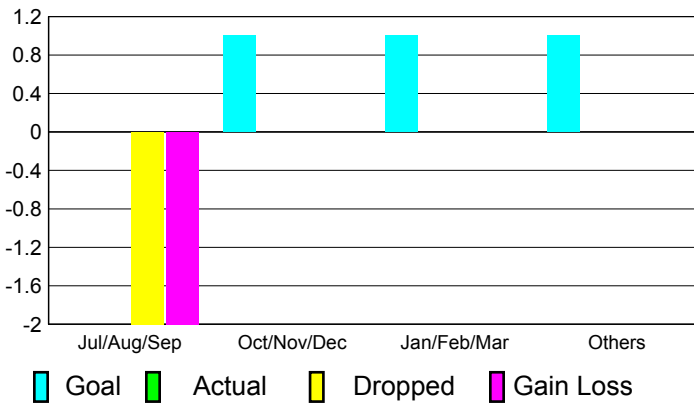

2010-2011 GMT Reports for District (or Undistricted) **District 40 N NEW MEXICO**

GMT: **Jeff Kriz**

Location: **NEW MEXICO**

GMT CA: **1**

CLUBS

Club Results 2010-2011

Clubs 2009-2010

Month	New Club Goal	Actual New Clubs	Actual Dropped Clubs	Gain/Loss of Clubs	Gain/Loss of Clubs
Jul/Aug/Sep	0	0	-2	-2	0
Oct/Nov/Dec	1	0	0	0	0
Jan/Feb/Mar	1	0	0	0	0
Apr/May/June	1	0	0	0	0
Totals	3	0	-2	-2	0

Club Results 2010-2011

Goal, New, Dropped, Gain/Loss

Comparison of Club Gain/Loss

Current Year Compared to the Previous Year

YTD Status Quo Clubs 2010-2011

Status Quo Clubs Compared to Status Quo Members

MEMBERSHIP